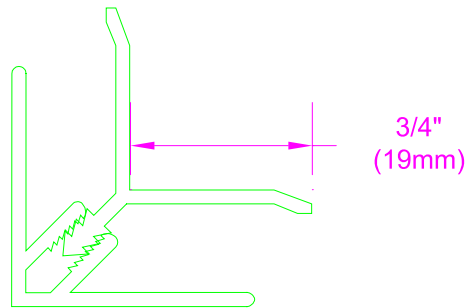

ST-601MX  
HORZ / VERT

R20-401  
PVC RECEIVER

ST-603MX  
PERIMETER J

R20-403  
PVC RECEIVER

ST-605MX  
INSIDE CORNER

R20-404  
PVC RECEIVER

ST-607MX  
OUTSIDE CORNER

R20-405  
PVC RECEIVER