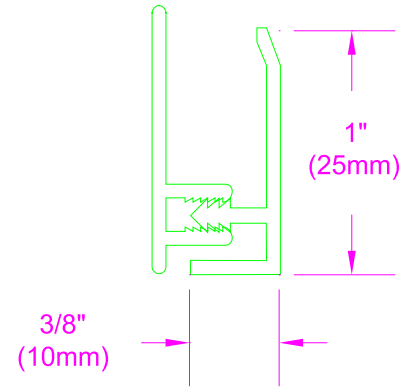

ST-601MX  
HORZ / VERT

R20-401  
PVC RECEIVER

ST-603MX  
PERIMETER J

R20-403  
PVC RECEIVER

ST-605MX  
INSIDE CORNER

R20-404  
PVC RECEIVER

ST-607MX  
OUTSIDE CORNER

R20-405  
PVC RECEIVER