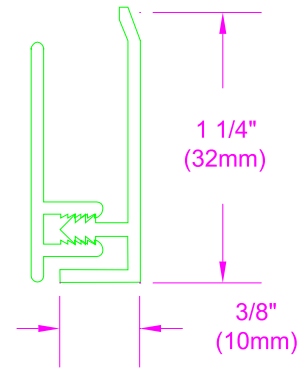

ST-201MX
HORZ / VERT
(EXTENDED FACE)

R20-401
PVC RECEIVER

ST-203MX
PERIMETER J
(EXTENDED FACE)

R20-403
PVC RECEIVER

ST-205MX
INSIDE CORNER
(EXTENDED FACE)

R20-404
PVC RECEIVER

ST-207MX
OUTSIDE CORNER
(EXTENDED FACE)

R20-405
PVC RECEIVER