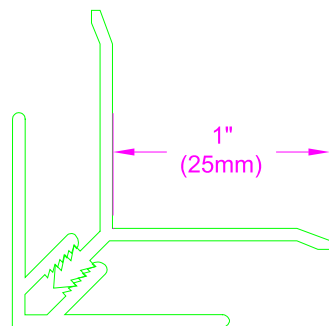

ST-201MX
HORZ / VERT
(EXTENDED FACE)

R20-401
PVC RECEIVER

ST-203MX
PERIMETER J
(EXTENDED FACE)

R20-403
PVC RECEIVER

ST-205MX
INSIDE CORNER
(EXTENDED FACE)

R20-404
PVC RECEIVER

ST-207MX
OUTSIDE CORNER
(EXTENDED FACE)

R20-405
PVC RECEIVER