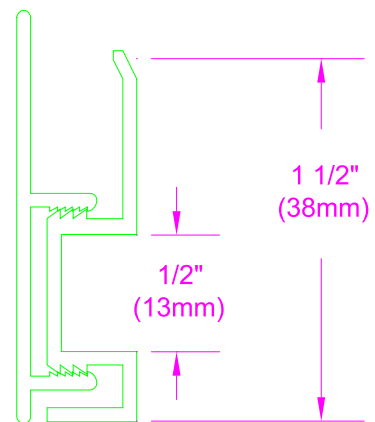

SR-701MX
HORZ / VERT

R20-406
PVC RECEIVER

SR-703MX
PERIMETER J

R20-407
PVC RECEIVER