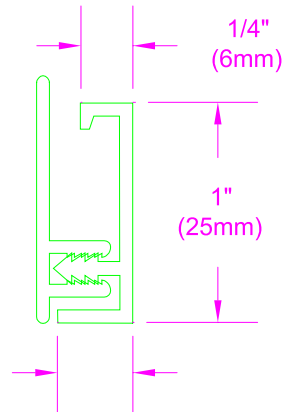

C20-401  
HORZ / VERT  
R20-401  
PVC RECEIVER

C20-402  
HORZ / VERT  
R20-401  
PVC RECEIVER

C20-403  
PERIMETER J  
R20-403  
PVC RECEIVER

C20-404  
INSIDE CORNER  
R20-404  
PVC RECEIVER

C20-405  
OUTSIDE CORNER  
R20-405  
PVC RECEIVER