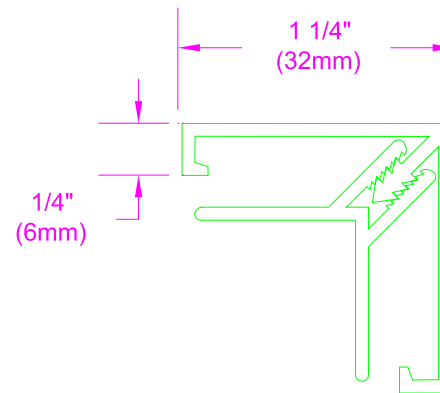

C20-401  
HORZ / VERT  
R20-401  
PVC RECEIVER

C20-402  
HORZ / VERT  
R20-401  
PVC RECEIVER

C20-403  
PERIMETER J  
R20-403  
PVC RECEIVER

C20-404  
INSIDE CORNER  
R20-404  
PVC RECEIVER

C20-405  
OUTSIDE CORNER  
R20-405  
PVC RECEIVER