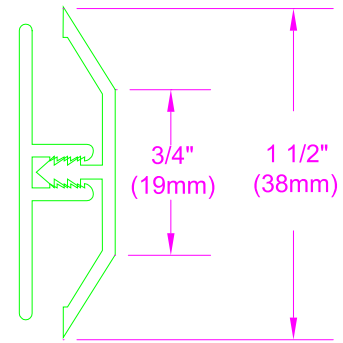

C20-401  
HORZ / VERT  
R20-401  
PVC RECEIVER

C20-402  
HORZ / VERT  
R20-401  
PVC RECEIVER

C20-403  
PERIMETER J  
R20-403  
PVC RECEIVER

C20-404  
INSIDE CORNER  
R20-404  
PVC RECEIVER

C20-405  
OUTSIDE CORNER  
R20-405  
PVC RECEIVER