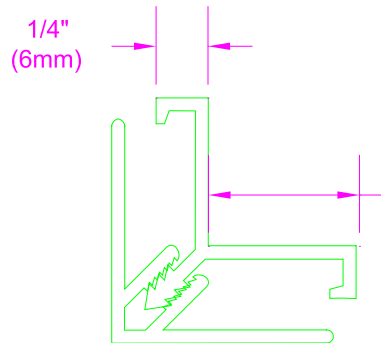

C20-401  
HORZ / VERT  
R20-401  
PVC RECEIVER

C20-402  
HORZ / VERT  
R20-401  
PVC RECEIVER

C20-403  
PERIMETER J  
R20-403  
PVC RECEIVER

C20-404  
INSIDE CORNER  
R20-404  
PVC RECEIVER

C20-405  
OUTSIDE CORNER  
R20-405  
PVC RECEIVER