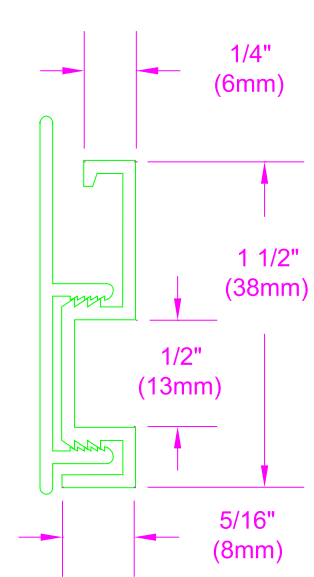

C20-406  
HORZ / VERT

R20-406  
PVC RECEIVER

C20-407  
PERIMETER J

R20-407  
PVC RECEIVER